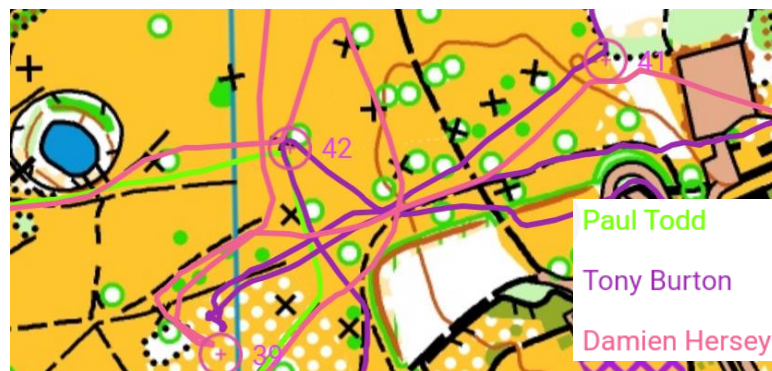

Mole Valley Orienteering Club 2023 Summer Series

Nonsuch Park - 13th July 2023

RESULTS

Score course: Odds & Evens

Full results including controls visited and all competitors' GPS-tracked routes available at:
https://results.maprun.net/#/event_results?eventName=Nonsuch Odds and Evens PXAS ScoreV60

Route gadget example showing top 3 competitors' routes near controls 39, 41 and 42

Linear course: Yellow, 2.8km, 12 controls, 10m climb

Full results including splits browser and all competitors GPS-tracked routes available at: https://results.maprun.net/#/event_results?eventName=%20Nonsuch%20Yellow%20PXAC

First name	Surname	Club	Age Class	Time
Ralph	Scarborough	MV	M12	19:08
Hugh	Scarborough	MV	M10	22:06
Elodie	Claus	MV	W18	22:51
Ben	Seaston	MV	M10	23:16
Liz	Seaston	MV	W45	27:00
Rebecca	Hatch	-	W20	27:54
Jennifer	Sibley	MV	W21	35:50
Natasha	Claus	SHUOC	W21	55:39

Route gadget example showing top 6 competitors' routes on controls 4-5-6-7: